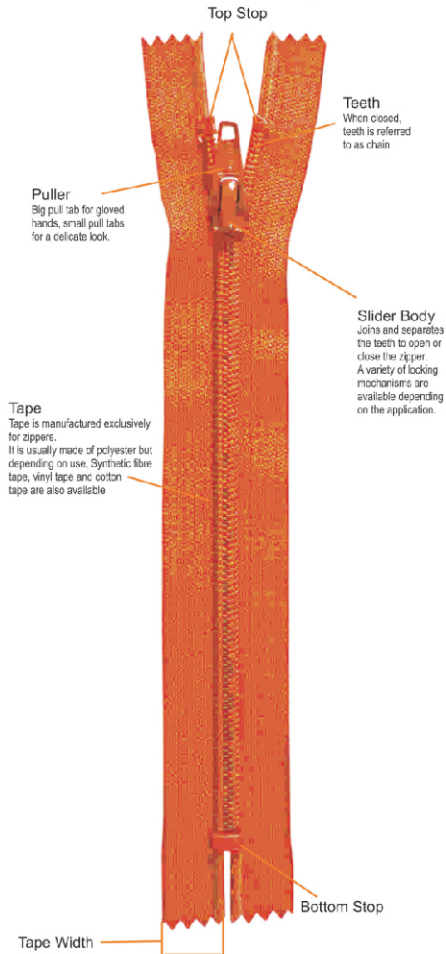

STRUCTURE OF ZIPPER

Slider

Customised Puller

To complete a fully customised design we will work with you to create any custom puller in rubber or metal. This will give your garment a look that makes a unique statement in the market place.

Open End Structure

KOB Stopper

Zippers in garments for infants or kids, should be made with KOB stopper and Non-toxic painted slider.